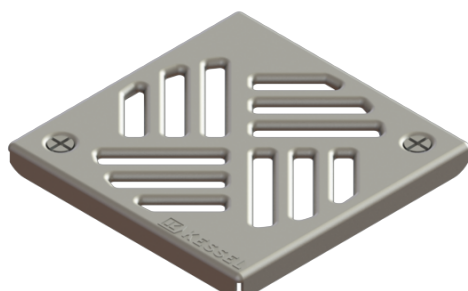

## Slotted cover 138x138 mm, screwed

### Description

Slotted cover suitable for bathroom drains

### General characteristics:

Material: 304 stainless steel

### Coverage features:

Type of cover: Slotted cover  
Cover material: 304 stainless steel  
Load class: K 3 (EN 1253-1)  
Length: 138 mm  
Width: 138 mm  
Locking: screwed