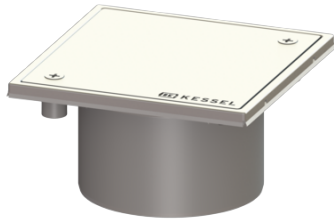

## Cleanout Sys 100, ABS, Cover 304 SST, screwed, L15

### Description

The cleanout, made of polymer with grating and frame made of stainless steel, serves as an upper section for direct connection on pipes and is equipped with a closed, screwed cover plate.

### Dimensions:

Height: 93 mm

### Coverage features:

Type of cover: closed cover plate  
Cover material: 304 stainless steel  
Colour of cover: silver  
Load class: L 15 (EN 1253-1)  
Height: 17 mm  
Surface: Polished SST  
Locking: screwed