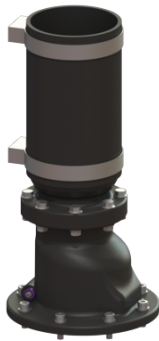

## Replacement set Mono flap housing

#### General characteristics:

Material:	Polymer
Colour:	black