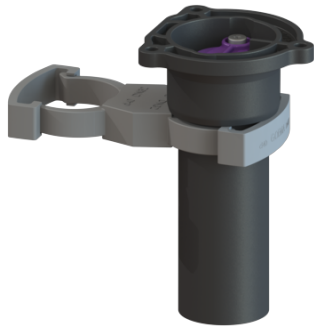

Splash guard set for optical probe

Article information

Item no.: 28706
GTIN: 4026092068953
Price group: 90

Description

General characteristics:

| | |
|-----------|---------|
| Material: | Polymer |
| Colour: | black |