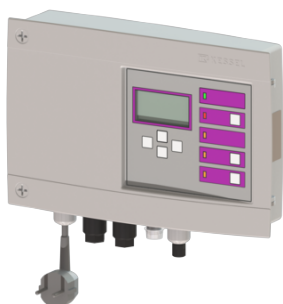

## Control unit Aqualift Comfort 230 V Duo

#### Version:

Type of system: Twin pump station