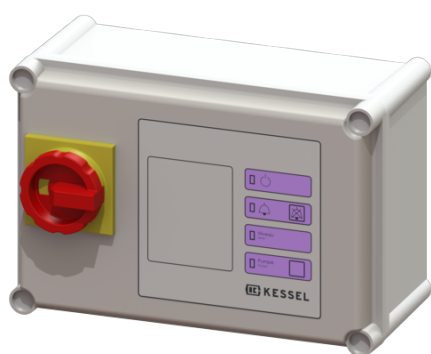

Comfort control unit 400V, Aqualift Mono, 6.3-10.0 A

Article information

Item no.: 28781
 GTIN: 4026092058732
 Price group: 20

Description

Comfort control unit suitable for 400V single stations. User-friendly menu navigation in multi-line display. With self-diagnosis system (SDS) and reminder when maintenance is due. Display of the current measured values. Easy setting of the function-relevant parameters, operating hours counter. Optional forwarding of alarm and collective fault messages via GSM interface.

Version:

Type of system:	Single station
Series:	ab 03/2010

General characteristics:

Colour:	grey
---------	------

Control:

Control unit:	Comfort
Operating voltage:	400 V
Mains frequency:	50 Hz
Self-diagnosis system (SDS):	yes
Battery buffering:	yes
Multi-line display:	yes
Log book function:	yes
USB interface:	no
GSM interface:	yes
Potential-free contact:	yes
Motor protection switch:	yes
Rated current:	6.3 - 10 A
Protection class control unit:	IP 54