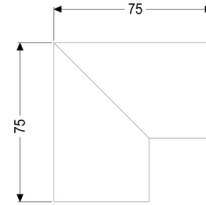

Connecting piece, 90 degree for Linearis Infinity, Brushed SST

Article information

Item no.: 45100.01
GTIN: 4026092094631
Price group: 10

Description

90 degree connecting piece including two connectors for restrained extension of Linearis Infinity shower channels