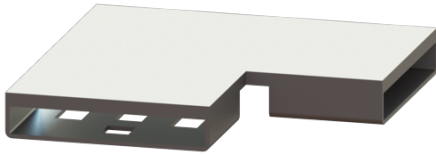

Connecting piece, 90 degree for Linearis Infinity, Brushed SST

Article information

Item no.: 45100.01
GTIN: 4026092094631
Price group: 10

Description

90 degree connecting piece including two connectors for restrained extension of Linearis Infinity shower channels

General characteristics:

Material: 316 stainless steel

Coverage features:

Surface: Brushed SST