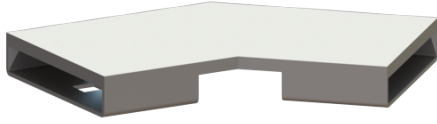

Connecting piece, 45 degree for Linearis Infinity, Brushed SST

Article information

Item no.: 45100.02
GTIN: 4026092094648
Price group: 10

Description

45 degree connecting piece including two connectors for restrained extension of Linearis Infinity shower channels

General characteristics:

Material: 316 stainless steel

Coverage features:

Surface: Brushed SST