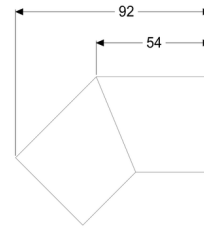

Connecting piece, 45 degree for Linearis Infinity, Brushed SST

Article information

Item no.: 45100.02
GTIN: 4026092094648
Price group: 10

Description

45 degree connecting piece including two connectors for restrained extension of Linearis Infinity shower channels