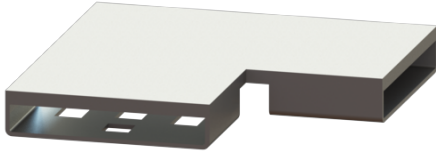

Connecting piece, 90 degree for Linearis Infinity, Polished SST

Article information

Item no.: 45101.01
GTIN: 4026092094662
Price group: 10

Description

90 degree connecting piece including two connectors for restrained extension of Linearis Infinity shower channels

General characteristics:

Material: 316 stainless steel

Coverage features:

Surface: Polished SST