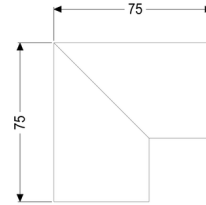

Connecting piece, 90 degree for Linearis Infinity, Polished SST

Article information

Item no.: 45101.01
GTIN: 4026092094662
Price group: 10

Description

90 degree connecting piece including two connectors for restrained extension of Linearis Infinity shower channels