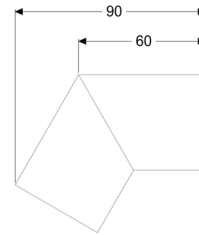

Connecting piece, 30 degree for Linearis Infinity, Polished SST

Article information

Item no.: 45101.03
GTIN: 4026092094686
Price group: 10

Description

30 degree connecting piece including two connectors for restrained extension of Linearis Infinity shower channels