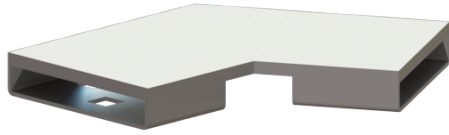

Connecting piece, 30 degree for Linearis Infinity, Polished SST

Article information

Item no.: 45101.03
GTIN: 4026092094686
Price group: 10

Description

30 degree connecting piece including two connectors for restrained extension of Linearis Infinity shower channels

General characteristics:

Material: 316 stainless steel

Coverage features:

Surface: Polished SST