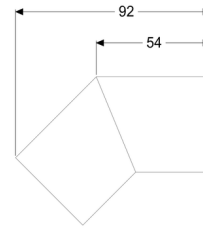

Connecting piece, 45 degree for Linearis Infinity, Copper, brushed

Article information

Item no.: 45103.02
GTIN: 4026092094730
Price group: 10

Description

45 degree connecting piece including two connectors for restrained extension of Linearis Infinity shower channels