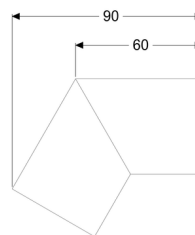

Connecting piece, 30 degree for Linearis Infinity, Copper, brushed

Article information

Item no.: 45103.03
GTIN: 4026092094747
Price group: 10

Description

30 degree connecting piece including two connectors for restrained extension of Linearis Infinity shower channels

General characteristics:

Material: 316 stainless steel

Coverage features:

Surface: Copper brushed