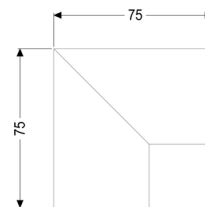

Connecting piece, 90 degree for Linearis Infinity, Bronze, brushed

Article information

Item no.: 45104.01

GTIN: 4026092094754

Price group: 10

Description

90 degree connecting piece including two connectors for restrained extension of Linearis Infinity shower channels