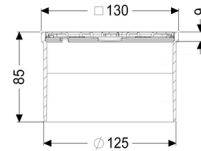

Upper section Slotted cover, 304 SST, 130 x 130 mm, K 3

Article information

Item no.: 48165
 GTIN: 4026092034224
 Price group: 10

Description

Used in combination with a drain body of the KESSEL modular system, the upper section is suitable for indoor point drainage.

Version:

System: 125

Dimensions:

Height: 85 mm

Coverage features:

Type of cover:	Slotted cover
Cover material:	304 stainless steel
Colour of cover:	silver
Load class:	K 3 (EN 1253-1)
Height:	9 mm
Surface:	Polished SST

Grating:

Rim length:	130 mm
Rim width:	130 mm
Rim material:	ABS
Shape of upper section:	square
Upper section material:	ABS