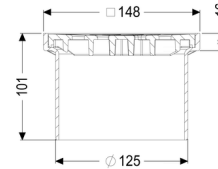

Upper section Black slotted cover , 150 x 150 mm, K 3

Article information

Item no.: 48193
GTIN: 4026092034231
Price group: 10

Description

Used in combination with a drain body of the KESSEL modular system, the upper section is suitable for indoor point drainage.

Version:

System: 125

Dimensions:

Height: 100 mm

Coverage features:

Type of cover:	Slotted cover
Cover material:	ABS
Colour of cover:	black
Load class:	K 3 (EN 1253-1)
Height:	16 mm

Grating:

Rim length: 150 mm

Rim width:	150 mm
Rim material:	ABS
Shape of upper section:	square
Upper section material:	ABS