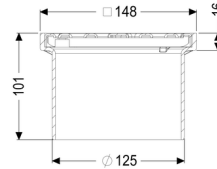

Upper section Slotted cover, 316 SST, 150 x 150 mm, K 3

Article information

Item no.: 48209
 GTIN: 4026092066577
 Price group: 10

Description

Used in combination with a drain body of the KESSEL modular system, the upper section is suitable for indoor point drainage.

Version:

System: 125

Dimensions:

Height: 100 mm

Coverage features:

Type of cover:	Slotted cover
Cover material:	316 stainless steel
Colour of cover:	silver
Load class:	K 3 (EN 1253-1)
Height:	16 mm
Locking:	screwed

Grating:

Rim length:	150 mm
Rim width:	150 mm
Rim material:	ABS
Upper section material:	ABS