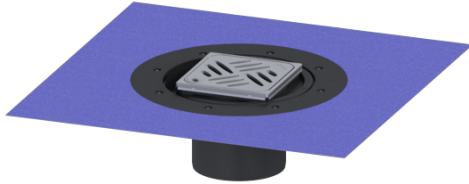

Variofix upper section Kessel design cover, 304 SST, Lock & Lift, L15

Article information

Item no.: 48904
 GTIN: 4026092028841
 Price group: 10

Advantages

- Different covers selectable
- Including waterproofing membrane

Description

Used in combination with a drain body of the KESSEL modular system, the upper section is suitable for indoor point drainage.

Version:

Seal:	Lip seal
System:	125
Type of waterproofing layer:	Waterproofing layer
Waterproofing layer on the upper section:	Enclosed sealing collar to be glued (bd) according to DIN 18534
Water exposure class in accordance to DIN 18534-1 (up to and including):	W3-I

Dimensions:

Height:	120 mm
Diameter:	312 mm
Vertical adjustment:	vertically adjustable upper section
Vertical adjustment:	10 - 23 mm
Upper section:	adjustable in three dimensions

Coverage features:

Type of cover:	Design cover
Grating design:	Kessel
Cover material:	304 stainless steel
Colour of cover:	silver
Load class:	L 15 (EN 1253-1)
Locking:	Lock & Lift

Grating:

Rim length:	132 mm
Rim width:	132 mm
Rim material:	304 stainless steel
Upper section material:	ABS