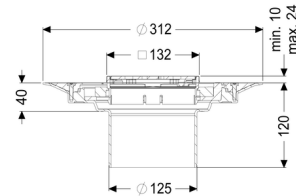

Variofix upper section Kessel design cover, 304 SST, Lock & Lift, L15

Article information

Item no.: 48904
 GTIN: 4026092028841
 Price group: 10

Advantages

- Different covers selectable
- Including waterproofing membrane

Description

Used in combination with a drain body of the KESSEL modular system, the upper section is suitable for indoor point drainage.

Version:

Seal:	Lip seal
System:	125
Type of waterproofing layer:	Waterproofing layer
Waterproofing layer on the upper section:	Enclosed sealing collar to be glued (bd) according to DIN 18534
Water exposure class in accordance to DIN 18534-1 (up to and including):	W3-I

Dimensions:

Height:	120 mm
Diameter:	312 mm
Vertical adjustment:	vertically adjustable upper section
Vertical adjustment:	10 - 23 mm
Upper section:	adjustable in three dimensions

Coverage features:

Type of cover:	Design cover
Grating design:	Kessel
Cover material:	304 stainless steel
Colour of cover:	silver
Load class:	L 15 (EN 1253-1)
Locking:	Lock & Lift

Grating:

Rim length:	132 mm
Rim width:	132 mm
Rim material:	304 stainless steel
Upper section material:	ABS