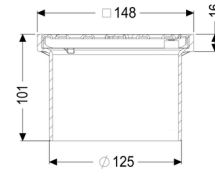

Upper section Slotted cover, 304 SST, 150 x 150 mm, K 3

Article information

Item no.: 48950
GTIN: 4026092004616
Price group: 10

Description

Used in combination with a drain body of the KESSEL modular system, the upper section is suitable for indoor point drainage.

Version:

System: 125

Dimensions:

Height: 100 mm

Coverage features:

Type of cover:	Slotted cover
Cover material:	304 stainless steel
Colour of cover:	silver
Load class:	K 3 (EN 1253-1)
Height:	16 mm
Surface:	Polished SST
Locking:	screwed

Grating:

Rim length: 150 mm
Rim width: 150 mm
Rim material: ABS

Shape of upper section: square
Upper section material: ABS