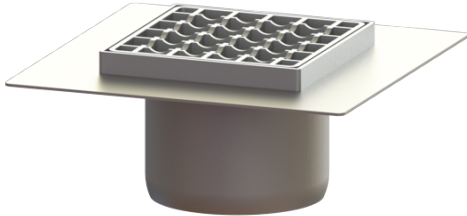

## Ferrofix upper section Sys 125, Gl fl., Slotted grating, 146x146 mm

### Description

Used in combination with a drain body of the KESSEL modular system 125, the stainless steel upper section is suitable for indoor point drainage.

### Dimensions:

Length:	246 mm
Width:	246 mm
Height:	100 mm

### Coverage features:

Type of cover:	Slotted grating
Cover material:	304 stainless steel
Load class:	L 15 / M 125 (EN 1253-1)
Height:	15 mm
Surface:	pickled
Locking:	unlocked
Mesh size:	23 x 23 mm