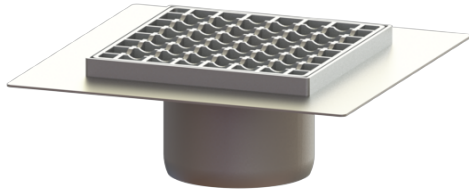

Ferrofix upper section Sys 125, Gl fl., Slotted grating, 200x200 mm

Article information

Item no.: 54917
GTIN: 4026092072431
Price group: 70

Advantages

- Made of a particularly hygienic and mechanically highly resistant stainless steel
- Multiple combinations with suitable drain bodies

Description

Used in combination with a drain body of the KESSEL modular system 125, the stainless steel upper section is suitable for indoor point drainage.

Version:

System:	125
Waterproofing layer on the upper section:	Adhesive flange (suitable for moisture barriers)

Dimensions:

Length:	300 mm
Width:	300 mm
Height:	100 mm

Coverage features:

Type of cover:	Slotted grating
Cover material:	304 stainless steel
Load class:	L 15 / M 125 (EN 1253-1)
Height:	15 mm
Surface:	pickled
Locking:	unlocked
Mesh size:	23 x 23 mm

Grating:

Rim length:	200 mm
Rim width:	200 mm
Upper section material:	304 stainless steel