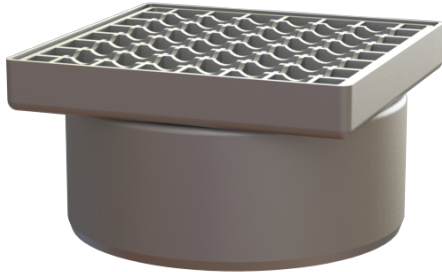

Ferrofix upper section Sys 200, Slotted grating, 304 SST, 200 x 200 mm

Article information

Item no.: 57410
GTIN: 4026092004890
Price group: 70

Advantages

- Made of a particularly hygienic and mechanically highly resistant stainless steel
- Multiple combinations with suitable drain bodies.

Description

Used in combination with a drain body of the KESSEL modular system 200, the stainless steel upper section is suitable for indoor point drainage.

Version:

System: 200

Dimensions:

Length: 200 mm
Width: 200 mm
Height: 110 mm

Coverage features:

Type of cover: Slotted grating
Cover material: 304 stainless steel
Load class: M 125 (EN 1253-1)
Length: 190 mm
Width: 190 mm
Height: 30 mm
Surface: pickled
Mesh size: 23 x 23 mm

Upper section material: 304 stainless steel