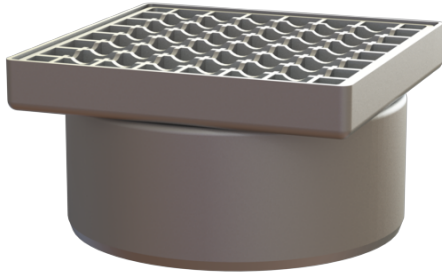

## Ferrofix upper section Sys 200, Slotted grating, 304 SST, 200 x 200 mm

### Description

Used in combination with a drain body of the KESSEL modular system 200, the stainless steel upper section is suitable for indoor point drainage.

### Dimensions:

Length: 200 mm  
Width: 200 mm  
Height: 110 mm

Upper section material: 304 stainless steel