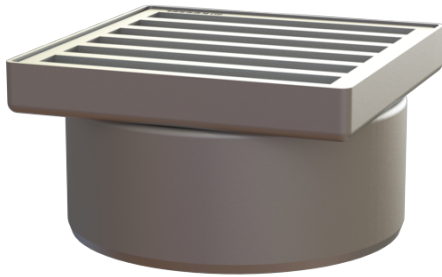

## Ferrofix upper section Sys 200, Ladd grt, 304 SST, 200 x 200 mm

### Advantages

- Made of a particularly hygienic and mechanically highly resistant stainless steel
- Multiple combinations with suitable drain bodies.

### Description

Used in combination with a drain body of the KESSEL modular system 200, the stainless steel upper section is suitable for indoor point drainage.

#### Coverage features:

Type of cover:	Ladder grating
Cover material:	304 stainless steel
Load class:	M 125 (EN 1253-1)
Height:	30 mm
Surface:	pickled
Locking:	unlocked