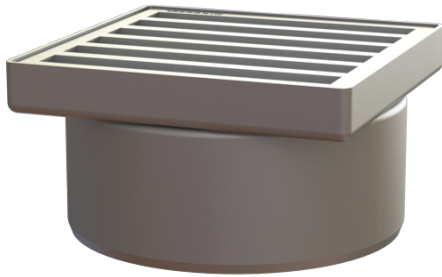

Ferrofix upper section Sys 200, Ladd grt, 304 SST, 200 x 200 mm

Article information

Item no.: 57420
GTIN: 4026092007587
Price group: 70

Advantages

- Made of a particularly hygienic and mechanically highly resistant stainless steel
- Multiple combinations with suitable drain bodies.

Description

Used in combination with a drain body of the KESSEL modular system 200, the stainless steel upper section is suitable for indoor point drainage.

Version:

System: 200

Dimensions:

Height: 110 mm

Coverage features:

| | |
|-----------------|---------------------|
| Type of cover: | Ladder grating |
| Cover material: | 304 stainless steel |
| Load class: | M 125 (EN 1253-1) |
| Height: | 30 mm |
| Surface: | pickled |
| Locking: | unlocked |