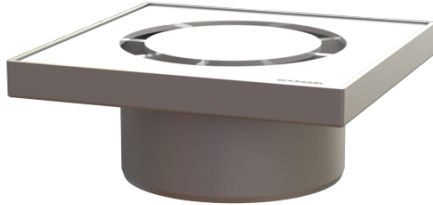

Ferrofix upper section Sys 200, Inlet rg, 304 SST, 300 x 300 mm

Article information

Item no.: 57435
GTIN: 4026092007648
Price group: 70

Advantages

- Made of a particularly hygienic and mechanically highly resistant stainless steel
- Multiple combinations with suitable drain bodies.

Description

Used in combination with a drain body of the KESSEL modular system 200, the stainless steel upper section is suitable for indoor point drainage.

Version:

System: 200

Dimensions:

Height: 112 mm

Coverage features:

Type of cover:	Cover plate with ring drain
Cover material:	304 stainless steel
Load class:	M 125 (EN 1253-1)
Height:	30 mm
Locking:	unlocked

Grating:

Rim length:	300 mm
Rim width:	300 mm

Upper section material:	304 stainless steel
-------------------------	---------------------