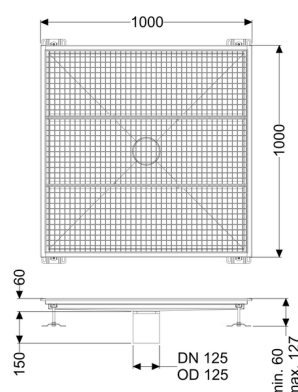

Ferrofix floor tray without glued flange, 1000x1000mm

Article information

Item no.: 6100100
 GTIN: 4026092066508
 Price group: 80

Advantages

- Made of particularly a hygienic and mechanically highly resistant stainless steel
- Variably combinable with suitable drain bodies

Description

The Ferrofix floor tray made of stainless steel with a material thickness of 2.0 mm (pickled in the immersion bath) is equipped with polished visible ridges, longitudinal and transverse slopes, feet for height adjustment and stainless steel outlet nozzles.

Waterproofing layer on the upper section:

Connection flange

General characteristics:

Nominal size (DN):	125
Outer diameter (OD):	125

Dimensions:

Length:	1,000 mm
Width:	1,000 mm
Height:	60 mm

Coverage features:

Type of cover:	Slotted grating
Colour of cover:	silver
Load class:	L 15 (EN 1253-1)

Locking:

placed

Upper section material:

Stainless steel 14301