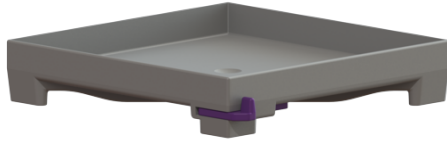

## Cover tileable, Lock & Lift, ABS

### Description

Tileable cover suitable for bathroom drains

### Coverage features:

Type of cover:	tileable cover plate
Cover material:	ABS
Length:	110 mm
Width:	110 mm
Locking:	Lock & Lift