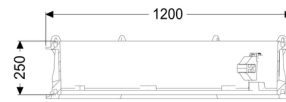

## Intermediate section 250 mm, for chamber module LW 1000