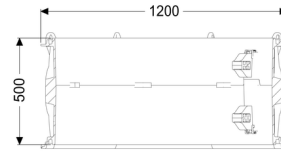

## Intermediate section 500 mm, for chamber module LW 1000