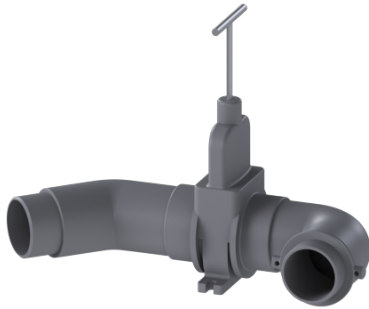

## Pressure pipe with shut-off valve Right-hand version

### Description

Pressure pipe with shut-off valve for Ecolift XL

### General characteristics:

Nominal size (DN):	63
Material:	Polymer
Colour:	grey