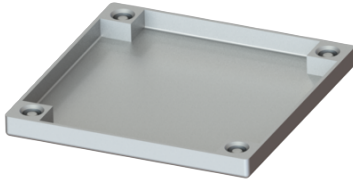

## Cover tileable, 150x150 mm, L 15

### Description

Tileable cover suitable for Ferrofix drains, incl. screws and seal, compatible with art. no. 54910 and 54911

### Coverage features:

Type of cover:	closed cover plate
Cover material:	304 stainless steel
Colour of cover:	silver
Load class:	L 15 (EN 1253-1)
Length:	150 mm
Width:	150 mm
Surface:	tileable