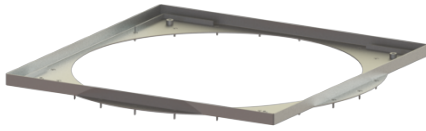

Cover plate Frame, K 3, 24 screws, seal

Article information

Item no.: 680656
GTIN: 4026092081488
Price group: 90

Description

Tileable cover plate incl. 24 screws and seal

General characteristics:

Material: Stainless steel

Coverage features:

Load class: K 3 (EN 1253-1)