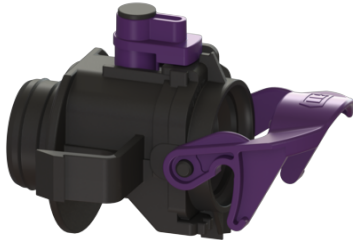

Flap housing Mono, with pump connector

Article information

Item no.: 680761
GTIN: 4026092085103
Price group: 90

Description

Flap housing for Mono systems, including seal, flap, pump connector and turn fastener.

General characteristics:

Material: Polymer