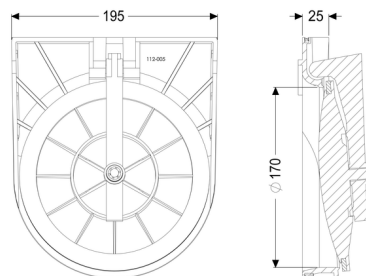

Insert housing with flap Ø 200

Article information

Item no.: 70205
GTIN: 4026092002223
Price group: 90

Description

General characteristics:

Nominal size (DN):	200
Material:	Polymer
Colour:	black