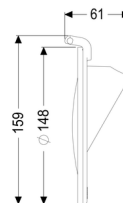

Polymer backwater flap Ø 125/160

Article information

Item no.: 70232
GTIN: 4026092028247
Price group: 90

Description

Version:

Series: ab 04/2005

General characteristics:

Nominal size (DN): 125/150
Material: Polymer
Colour: violet