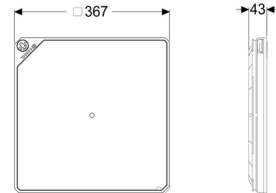

Cover, watertight, tile-over

Article information

Item no.: 830052
GTIN: 4026092077276
Price group: 10

Description

General characteristics:

Material: Polymer
Colour: stone grey

Coverage features:

Max. flooring height: 16 mm
Surface: tileable
Type: surface water resistant