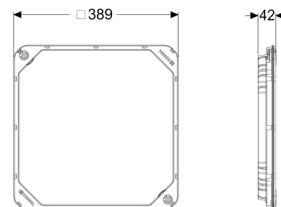

Cover plate water tight

Article information

Item no.: 83052
GTIN: 4026092002810
Price group: 30

Description

Version:

Seal: yes
Odour trap: no

General characteristics:

Material: Polymer
Colour: stone grey

Coverage features:

Type of cover: tileable cover plate
Max. flooring height: 16 mm
Load class: A 15 (EN 124) / L 15 (EN 1253-1)
Surface: tileable

Type: surface water resistant