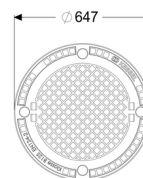

Cover plate, cast iron class B not bolted

Article information

Item no.: 860131
GTIN: 4026092007440
Price group: 60

Description

General characteristics:

Material: Grey iron with concrete filling
Colour: black/grey