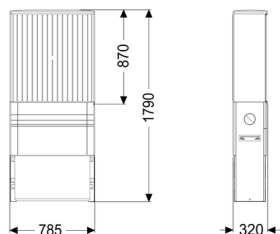

Outdoor control cabinet W: 785 mm, for control unit installation

Article information

Item no.: 97723
GTIN: 4026092072929
Price group: 60

Description

Outdoor control cabinet for the installation of control unit, modem, heating and warning beacon outside of buildings, consisting of plinth, cabinet top and mounting plate.

Dimensions:

Width:	785 mm
Height:	1,740 mm